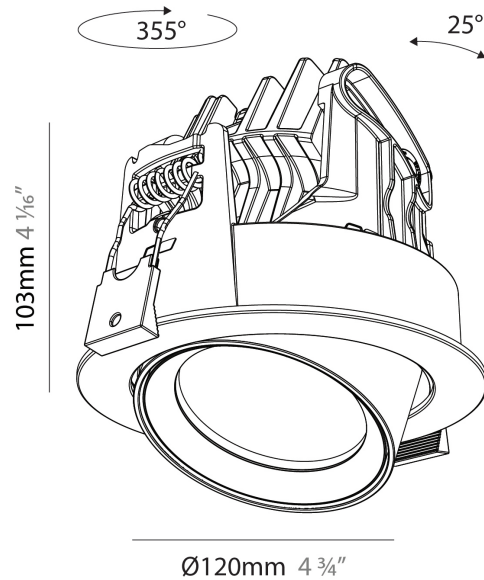

GENERAL

Series: Centriq
Subseries: Centriq Round Adjustable
Brand: Prolicht
Division: Architectural
Mounting Type: Recessed
Mounting Location: Ceiling
Subcategory: Spots

PHYSICAL

Shape: Cylinder
Diameter (mm): 120
Diameter (in): 4 ¾
Height (mm): 105
Height (in): 4 1/8
Min. Recessing Depth (mm): 120
Min. Recessing Depth (in): 4 ¾
Light Distribution: Adjustable / Direct
Weight (kg): 0.651
Diffuser: Lens Pack - No Lens / Opal / Linear Spread Lens / Honeycomb / Spread Lens
Fixture Finish: SSR / BKV / CWI / CRY / HAB / UFT / ITA / RUA / FTG / MYG / LOD / PUS / FRO / FUP / KIA / POP / BLS / SPG / MEY / GOH / GUM / CHC / COM / ABZ / JAG / OBR / MOS / ROR
Fixture Material: Aluminum
Cut-out Measurements: Dia. 112mm / 4 7/16"

ELECTRICAL

Lamp Type: LED (Zhaga Standard)
Input Wattage (W): 34
Total Output Wattage (W): 30.9
Dimming: Tri-Mode (Non-Dimming and Phase Dimming (120Vac only) and 0-10V Dimming)
Driver Included: Yes
Driver Location: Recessed Housing
Driver Type: Constant Current - Universal
Driver Class: Class 2
Input Voltage (V): 120 - 277
Constant Current (MA): 900

LED

Color Temperature (*K): 2700 / 3000 / 3500 / 4000
Max. Delivered Lumen (lm): 3148 / 3355 / 3406 / 3524
Nominal Lumen (lm): 3921 / 4177 / 4242 / 4389
CRI: >90 CRI
Lamp Life (hrs): 50000

OPTICAL

Reflector°: 24 / 36 / 54
Adjustability: Rotational 350° / Tilt 25°

RATINGS AND CERTIFICATIONS

Certified By: Certified for North American Standards
IP rating: IP20